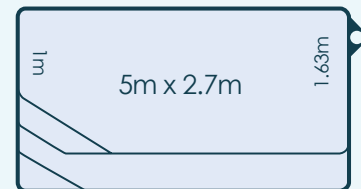

Features:

- Space saving designs
- Extra long bench seat perfect for relaxation and added safety
- Side entry steps to maximise the swim area
- Available with Pool ColourGuard® including the world's first Lifetime Interior Surface Guarantee[#]
- Extended Lifetime Structural Warranty[#]

SOVEREIGN